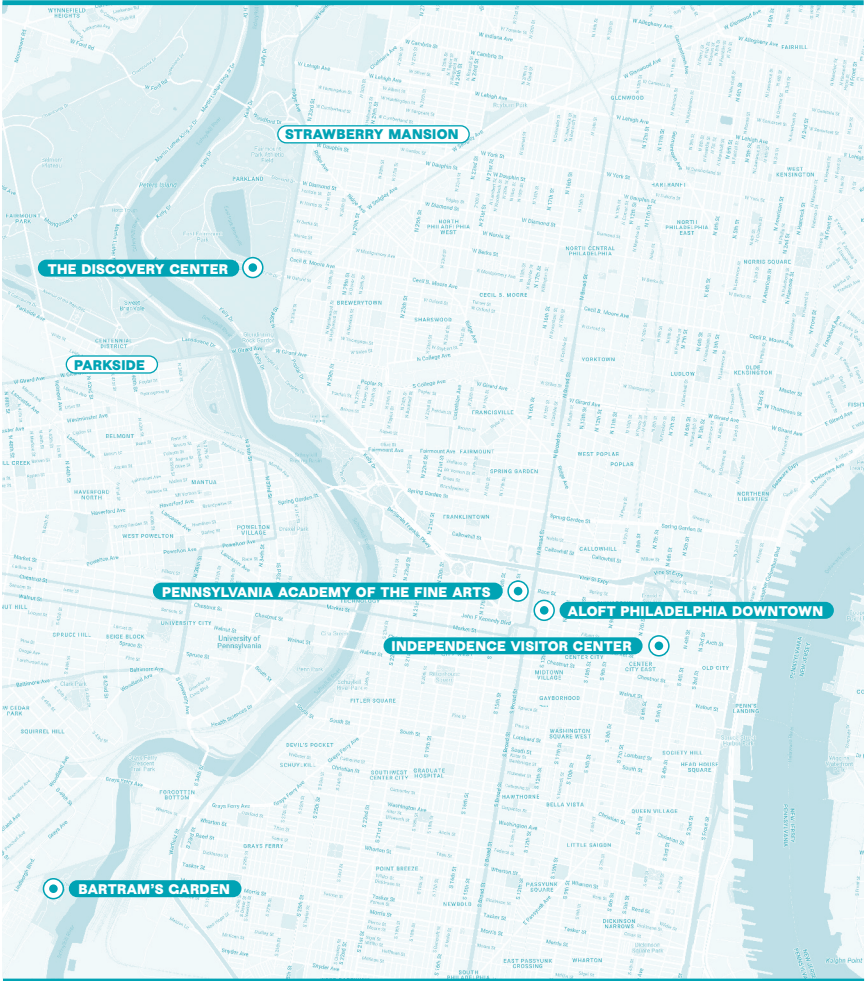

Host Hotel:

Aloft Philadelphia Downtown

101 North Broad Street
Philadelphia, PA

Pennsylvania Academy
of the Fine Arts
118-128 North Broad Street
Philadelphia, PA

The Discovery Center
3401 Reservoir Drive
Philadelphia, PA

Bartram's Garden
5400 Lindbergh Boulevard
Philadelphia, PA

The Liberty View at
Independence Visitor Center
599 Market Street
Philadelphia, PA